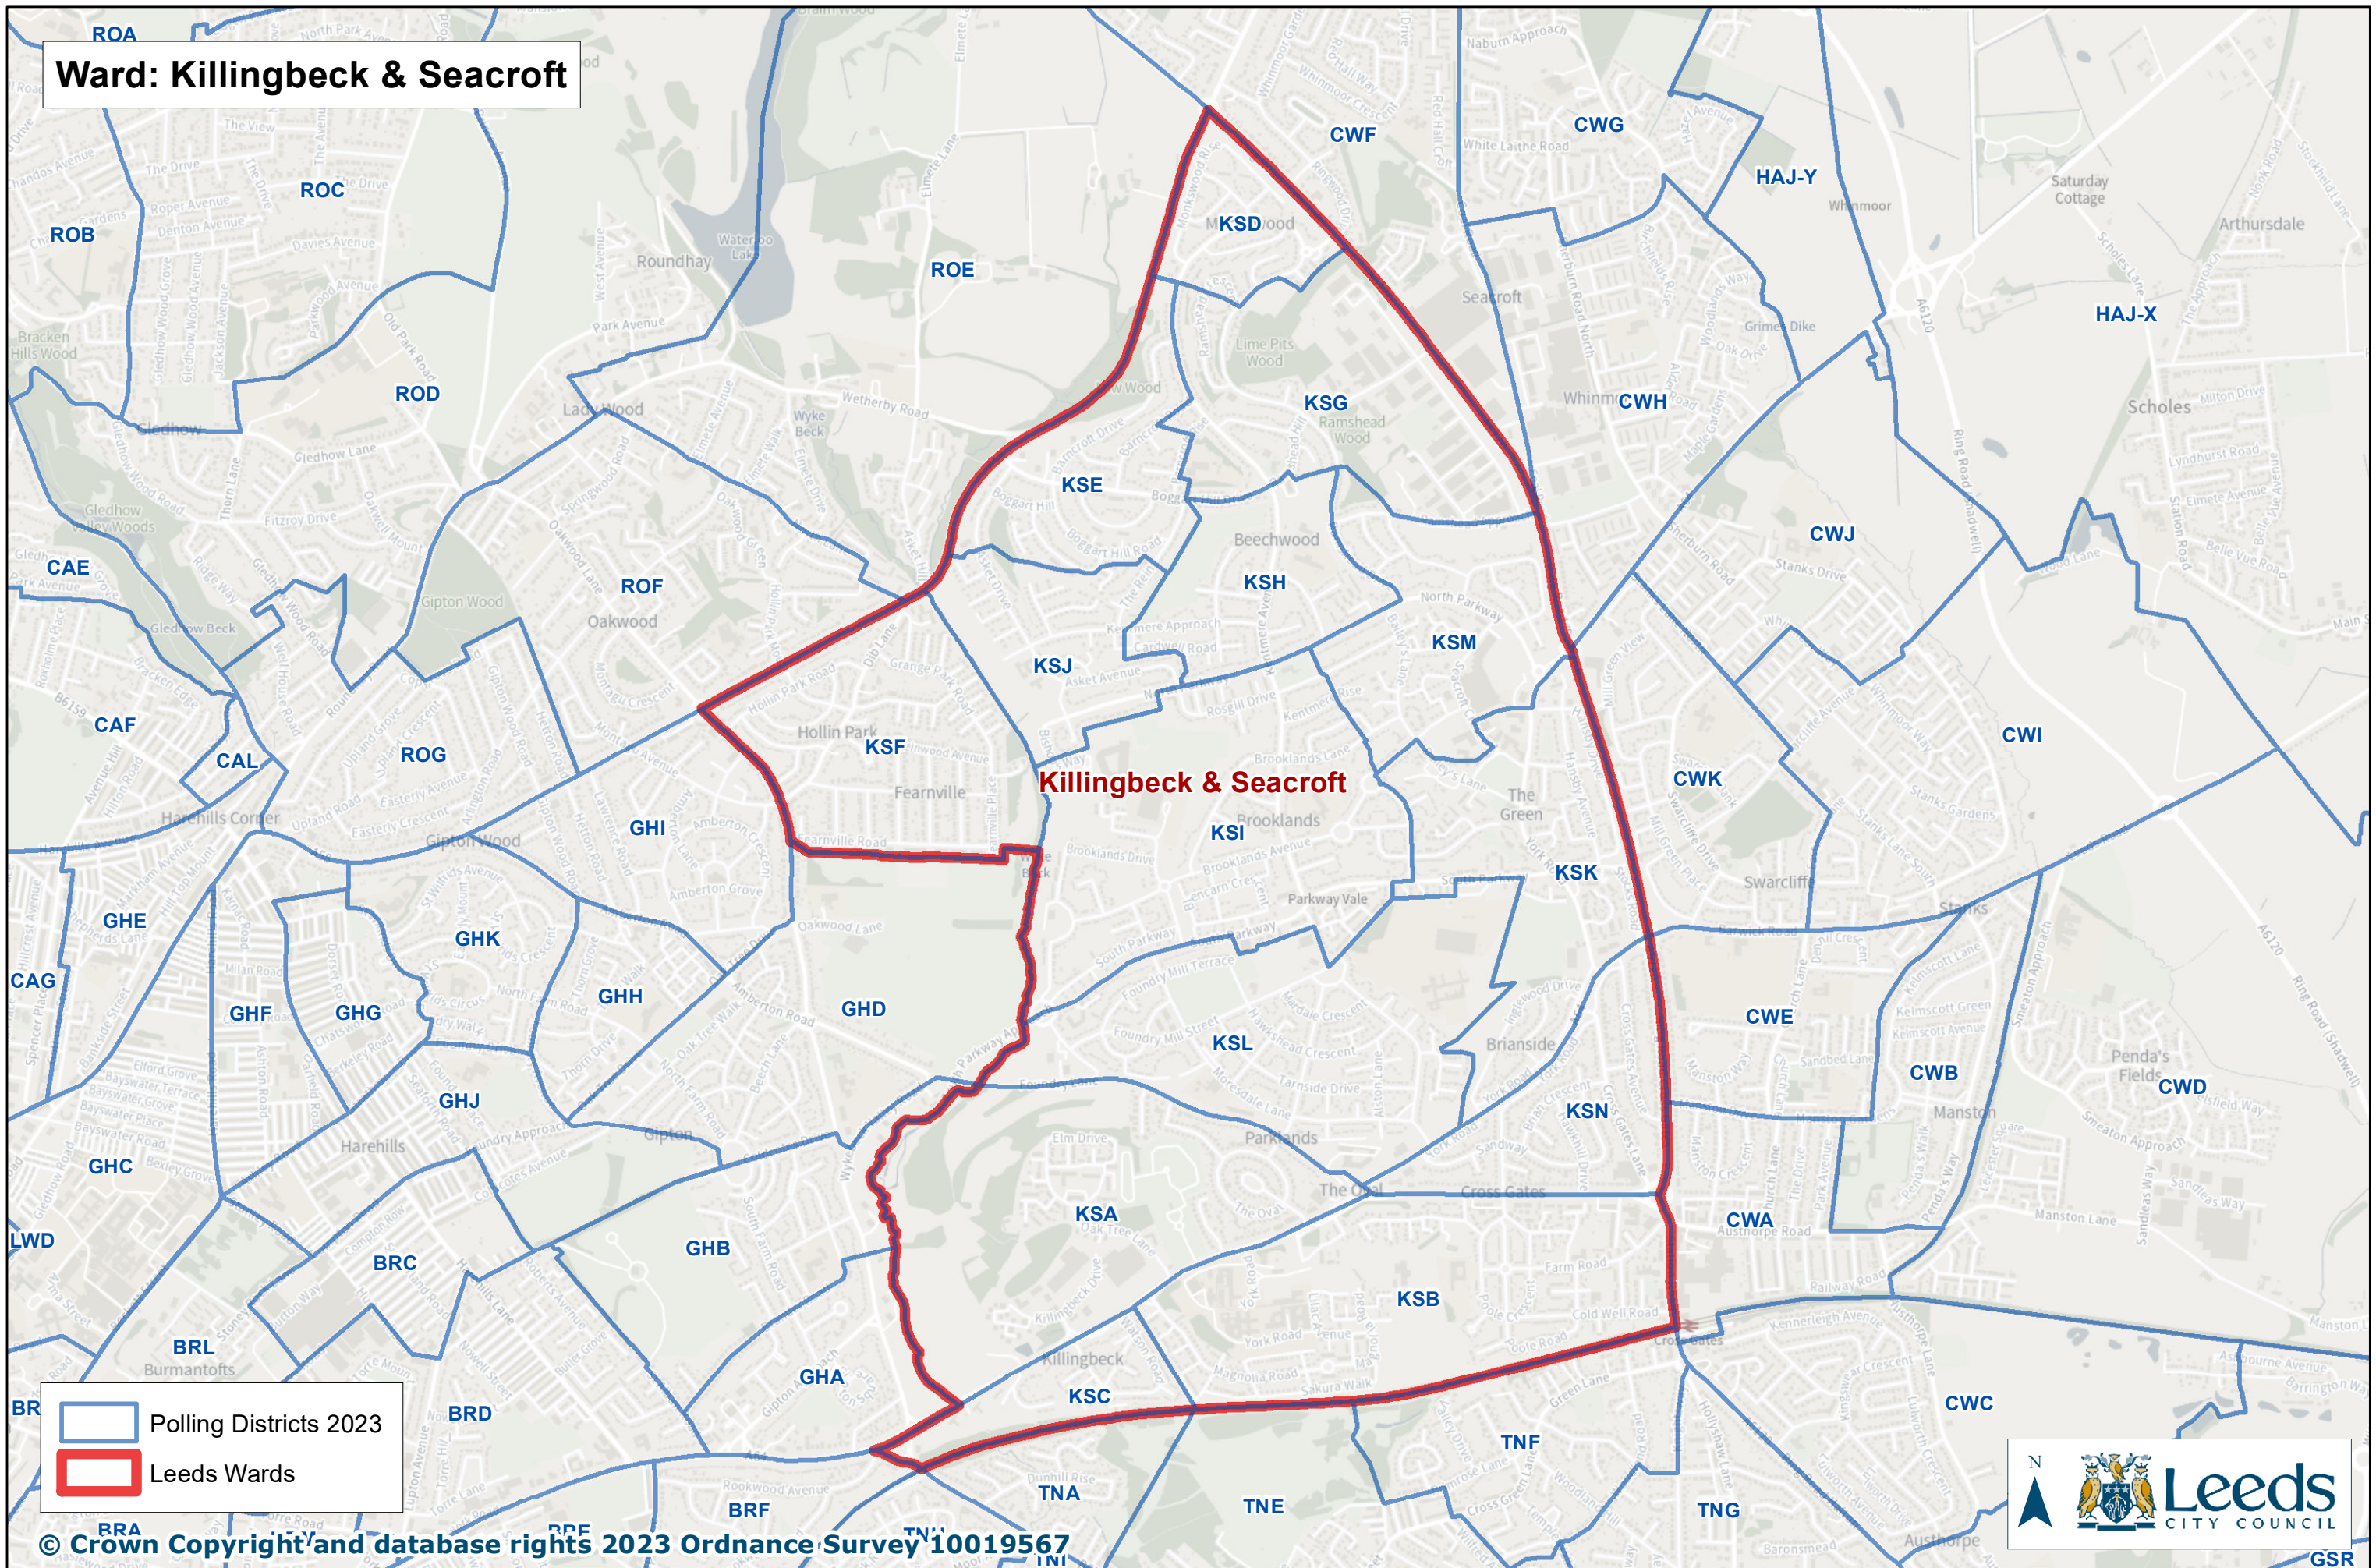

# Ward: Killingbeck & Seacroft

□ Polling Districts 2023

▭ Leeds Wards

© Crown Copyright and database rights 2023 Ordnance Survey 10019567